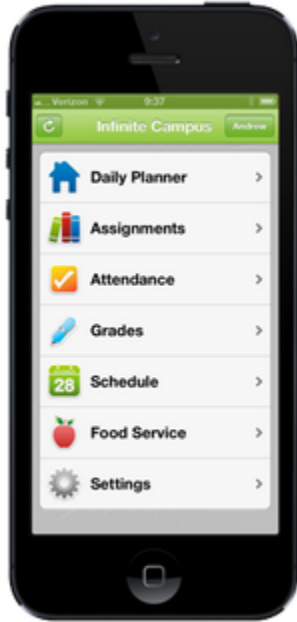

# Campus Mobile Portal for Parents and Students

Parents and students can now access their Campus Portal information on Android and iOS devices using the Campus Mobile Portal app.

-  **Daily Planner**  
View today's schedule and assignments due for each class.
-  **Assignments**  
Browse your assignments by specific class or due date.
-  **Attendance**  
Review attendance events in summary and detail form.
-  **Grades**  
Know your grades now. Forget about end-of-term report cards to know how you're doing.
-  **Schedule**  
Check your schedule from anywhere, at any time.
-  **Food Service**  
Check your account balance. Available in districts using Campus Food Service.

## Where to Download the Campus Mobile Portal App

The Campus Mobile Portal can be downloaded through the Apple App Store, Google Play Store or Amazon Appstore.